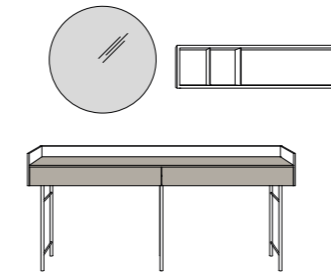

scrivania desk **O'DAY**

Struttura in metallo finitura nero opaco, cassetti in bilaminato finitura Mandorlo, fianchi e schienali in laccato opaco finitura Arabian clay. Vano a giorno superiore in bilaminato finitura Mandorlo.

Structure in metal matt black finish, drawers in bilaminated Mandorlo finish, side and back panels in matt lacquered Arabian clay finish. Upper open unit in bilaminated Mandorlo finish.