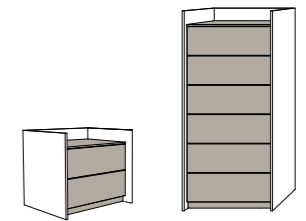

ELLINGTON COLLECTION high chest of drawers and bedside drawers

Struttura in laccato opaco finitura Bronzo e cassetti in legno impiallacciato finitura Frassino BL.

Structure in matt lacquered Bronzo finish and drawers in wood veneer Frassino BL finish.