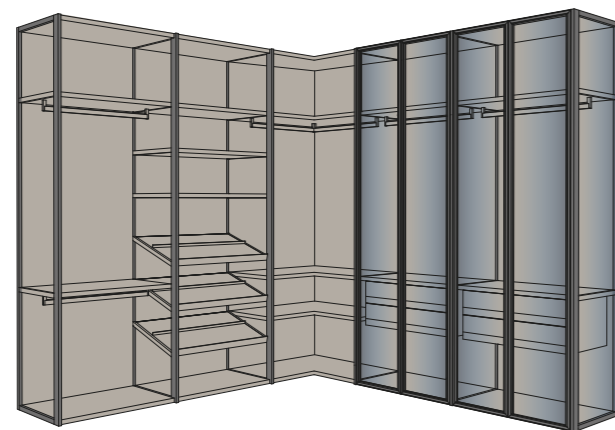

NAKED cabina armadio walk-in closet

Struttura con tramezzi in alluminio finitura nero opaco. Ante Evans air in alluminio finitura nero opaco e vetro fumè. Schienali in bilaminato finitura Africa BK e ripiani in legno Rovere TC.

Structure with partition frame in aluminum matt black finish. Evans air doors in aluminum matt black finish and fumè glass. Back panels in bilaminated Africa BK finish and shelves in wood Rovere TC.

NAKED vanity island

Struttura in alluminio finitura nero opaco con cassetti sospesi in laccato opaco finitura Bronzo. Vassoi in eco-pelle finitura Pandora 10 e top in vetro fumè.

Matt black aluminum structure with suspended drawers in matt lacquered Bronzo finish. Trays in eco-leather Pandora 10 finish and top in glass fumè finish.

bedside drawers and dresser **MISTY TRAY COLLECTION**

Anta impiallacciato legno finitura Rovere TC con struttura in alluminio nero e vassoio laccato opaco finitura nero.

Door in wood veneer Rovere TC finish with black aluminum structure and matt lacquered tray black finish.