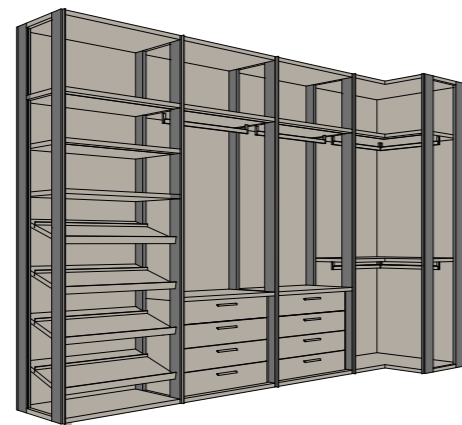

UNLIMITED armadio senza ante wardrobe without doors

Struttura con tramezzi in laccato opaco finitura Arabian clay e alluminio nero opaco, schienali e ripiani in laccato opaco finitura Arabian clay, cassettiere laccato opaco finitura Arabian clay, profili verticali in alluminio nero opaco.

Wardrobe structure with partition frame in matt lacquered Arabian clay finish and matt black aluminum, back panel and shelves in matt lacquered Arabian clay finish, drawers in matt lacquered Arabian clay finish, aluminum vertical profiles in matt black.