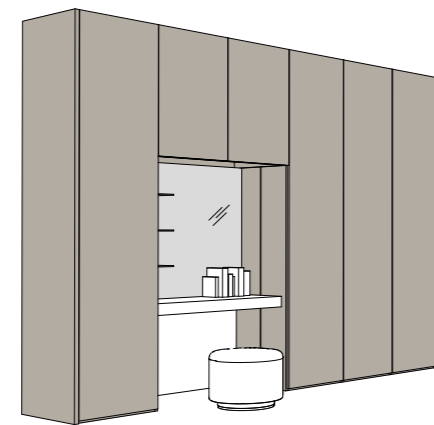

FLAT armadio wardrobe

Anta laccato opaco finitura Grigio BX con apertura push-pull, struttura interna in bilaminato finitura Noce NT. Vano centrale con piano sospeso in laccato opaco finitura Grigio BX, ripiani in vetro trasparente e specchio.

Door in matt lacquered Grigio BX finish with push-pull opening, internal structure in bilaminated Noce NT finish. Central unit with suspended desk in matt lacquered Grigio BX finish, shelves in transparent glass and mirror.

ANTA CON APERTURA PUSH-PULL

OLIVER + BIG MAMA tavolo + sedie table + chairs

Struttura e piano tavolo in laccato opaco finitura Nero. Sedia in velluto Viky 10 e struttura in legno finitura Rovere scuro.

Table in matt lacquered Nero finish. Chair in velvet Viky 10 finish with structure in wood Rovere scuro finish.

ELLINGTON COLLECTION high cest of drawers

Struttura esterna in laccato opaco finitura Grigio BX e cassetti in bilaminato legno finitura Noce NT.

External structure in matt lacquered Grigio BX finish and drawers in bilaminated wood Noce NT finish.