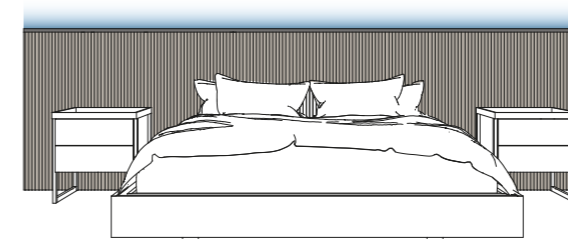

SOLO + BOISERIE giroletto e boiserie bed frame and boiserie

Pannelli boiserie in laccato opaco finitura Bronzo con profilo superiore in alluminio nero e Led integrato. Giroletto in legno finitura Rovere TC.

Boiserie panels in matt lacquered Bronze finish with upper matt black aluminum profile with integrated Led. Bed frame in wood Rovere TC finish.