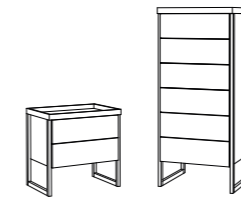

MISTY TRAY COLLECTION high chest of drawers and bedside drawers

Struttura in laccato lucido finitura Forest green, fianchi in legno finitura Frassino BL, ante in eco-pelle finitura Corfù tabac e vassoio in laccato lucido finitura Forest green.

Structure in glossy lacquered Forest green finish, side panels in wood Frassino BL finish, doors in eco-leather Corfù tabac finish and tray in glossy lacquered Forest green finish.