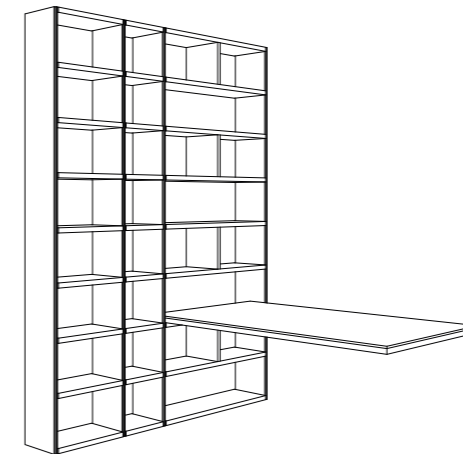

ANTA CON MANIGLIA INTEGRATA / DOOR WITH INTEGRATED HANDLE

**FLAT** armadio wardrobe

Anta e struttura interna in bilaminato legno finitura Mandorlo, apertura push-pull.  
Door and internal structure in wood bilaminate Mandorlo finish, push-pull opening.