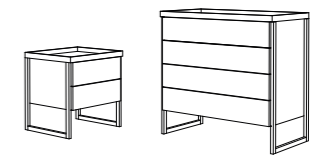

bedside drawers and dresser **MISTY TRAY COLLECTION**

Anta impiallacciato legno finitura Rovere TC con struttura in alluminio nero e vassoio laccato opaco finitura nero.

Door in wood veneer Rovere TC finish with black aluminum structure and matt lacquered tray black finish.