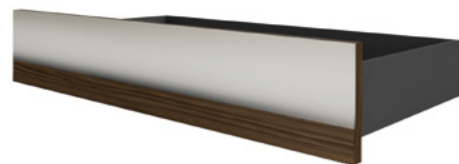

05 cassetto vetro push pull push pull drawer with glass

Finiture disponibili | Available finishes:
Bilaminato, laccato opaco, laccato metallico, legno

Compatibile con | Available for:
Naked