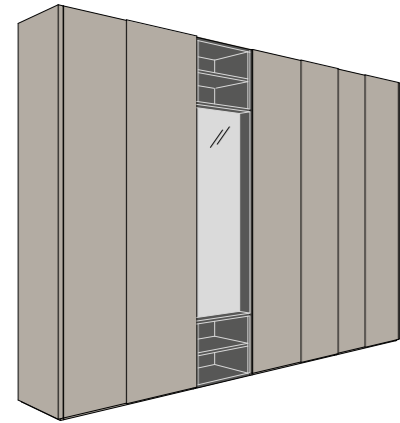

WAVE + SECRET AIR armadio wardrobe

Anta laccato opaco finitura Sahara BG con profilo in alluminio nero, struttura interna finitura Lino grey. Secret Air legno impiallacciato finitura Rovere TC.

Matt lacquered door Sahara BG finish with black aluminum integrated profile. internal structure Lino grey finish. Secret Air wood veneer Rovere TC finish.