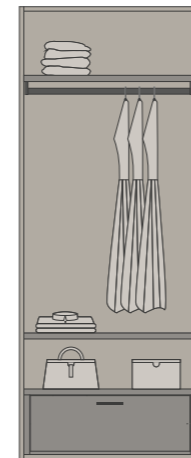

05

- 1 cestone
- 3 ripiani
- 1 tubo appendi abiti
- 1 basket
- 3 shelves
- 1 clothes rod