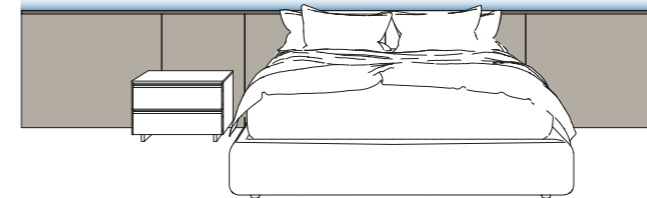

SOLO + BOISERIE giroletto e boiserie bed frame and boiserie

Pannelli boiserie legno finitura Frassino BL con profilo Led superiore in alluminio nero. Giroletto in tessuto finitura Roma 06.

Boiserie panels in wood Frassino BL finish with upper matt black Led aluminum profile. Bed frame in fabric Roma 06 finish.