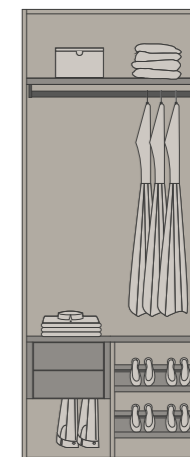

20

- 1 cassettiera 2 cassetti
- 2 ripiani
- 2 ripiani inclinati
- 1 tubo appendi abiti
- 1 drawer unit 2 drawers
- 2 shelves
- 2 sloping shelves
- 1 clothes rod