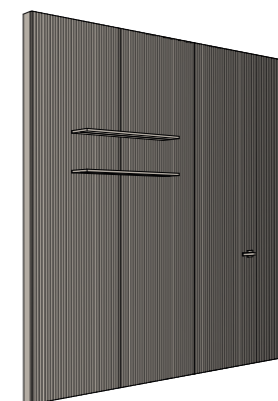

BOISERIE + PORTA boiserie with door

Pannelli boiserie laccato opaco rigato finitura Bronzo e mensole in laccato opaco finitura Nero con Led. Porta filo muro in laccato opaco finitura Bronzo.

Boiserie panels in ribbed matt lacquered Bronzo finish and shelves in matt lacquered black finish with integrated Led. Door flush with the wall in matt lacquered Bronzo finish.