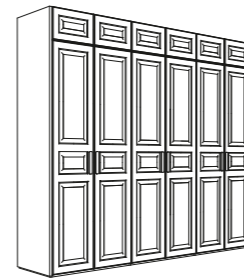

MADELEINE

Finiture disponibili | Available finishes:
Laccato opaco

Versione | Version:
Armadio battente