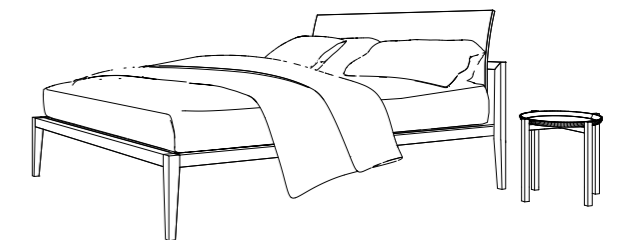

letto bed THELONIUS

Struttura in impiallacciato legno finitura Rovere FM.
Structure in wood veneer Rovere FM finish.