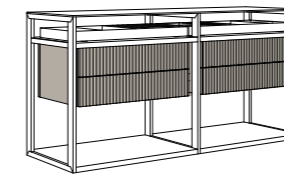

ALWAYS armadio wardrobe

Anta impiallacciato legno finitura Rovere TC con maniglia Reflections alluminio nero, struttura interna in bilaminato finitura Lino.

Door in wood veneer Rovere TC finish with Reflections handle aluminum black finish, internal structure in bilaminate Lino finish.

NAKED cabina armadio walk-in closet

Struttura con tramezzi in alluminio finitura nero opaco. Ante Evans air in alluminio finitura nero opaco e vetro fumè. Schienali in bilaminato finitura Africa BK e ripiani in legno Rovere TC.

Structure with partition frame in aluminum matt black finish. Evans air doors in aluminum matt black finish and fumè glass. Back panels in bilaminated Africa BK finish and shelves in wood Rovere TC.

DETTAGLIO CERNIERA AIR / AIR HINGE DETAIL

NAKED vanity island

Struttura in alluminio finitura nero opaco con cassetti sospesi in laccato opaco finitura Bronzo. Vassoi in eco-pelle finitura Pandora 10 e top in vetro fumè.

Matt black aluminum structure with suspended drawers in matt lacquered Bronzo finish. Trays in eco-leather Pandora 10 finish and top in glass fumè finish.

bedside drawers and dresser **MISTY TRAY COLLECTION**

Anta impiallacciato legno finitura Rovere TC con struttura in alluminio nero e vassoio laccato opaco finitura nero.

Door in wood veneer Rovere TC finish with black aluminum structure and matt lacquered tray black finish.

BOISERIE + PORTA boiserie with door

Pannelli boiserie laccato opaco rigato finitura Bronzo e mensole in laccato opaco finitura Nero con Led. Porta filo muro in laccato opaco finitura Bronzo.

Boiserie panels in ribbed matt lacquered Bronzo finish and shelves in matt lacquered black finish with integrated Led. Door flush with the wall in matt lacquered Bronzo finish.