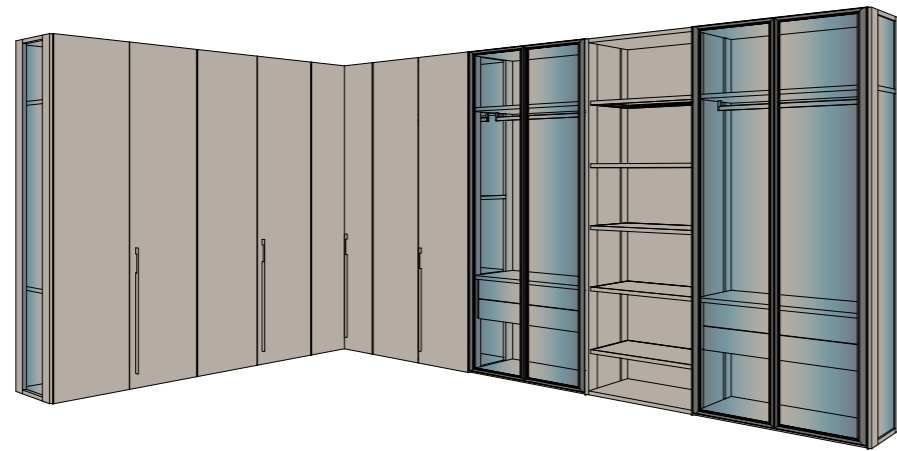

UNLIMITED armadio wardrobe

Struttura con tramezzi in legno finitura Rovere FM e alluminio nero opaco, schienali e ripiani in laccato opaco finitura Grigio LV, cassettiere laccato opaco finitura Forest green. Ante Evans con telaio alluminio nero opaco e vetro fumè con serigrafia Seamless e ante Flat in legno finitura Rovere FM con maniglia Bow nero opaco.

Wardrobe structure with partition frame in wood Rovere FM finish and matt black aluminum, back panel and shelves in matt lacquered Grigio LV finish, drawers in matt lacquered Forest green finish. Evans doors with matt black aluminum frame and fumè glass with Seamless serigraphy and Flat doors in wood Rovere FM finish with matt black Bow handle.

struttura interna sistema Unlimited
Unlimited system internal structure

ante sistema Unlimited
Unlimited system doors

2 TECHNICAL DATA

VANITY COMPOSITION

Cassetti sospesi in laccato opaco rigato finitura Forest green.
Boiserie in legno finitura Rovere FM e specchio tondo D 90 cm
Suspended drawers in ribbed matt lacquered Forest green finish.
Boiserie in wood Rovere FM finish and round mirror D 90 cm

BOISERIE boiserie with shelves

Boiserie in laccato opaco rigato finitura Forest green e mensole in finitura e Led integrato.
Boiserie in ribbed matt lacquered Forest green finish and shelves same finish with integrated Led.

letto bed THELONIUS

Struttura in impiallacciato legno finitura Rovere FM.
Structure in wood veneer Rovere FM finish.