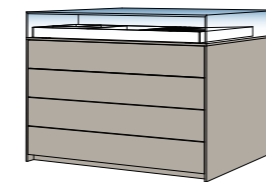

SHADOW-BOX armadio wardrobe

Struttura in legno finitura Frassino BL e ante Evans air con telaio in alluminio bronzo opaco e vetro fumè.

Structure in wood Frassino BL finish and Evans air doors with matt black aluminum frame and fumè glass.

GROOVE armadio wardrobe

Anta in laccato opaco finitura Grigio LV con maniglia integrata. struttura interna in bilaminato finitura Mandorlo.

Door in matt lacquered Grigio LV finish with integrated handle. Internal structure in bilaminated Mandorlo finish.

MISTY libreria bookshelf

Struttura impiallacciato legno Frassino BL. mensole con led up&down e profili verticali in alluminio bronzo

Structure in wood veneer Frassino BL finish. shelves with up&down Led and bronze aluminum vertical profiles.

DUKE vanity island

Cassetti e fianchi in laccato opaco finitura Bronzo con vassoi in eco-pelle Corfù black. Top monoblocco in vetro Fumè.

Drawers and side panels in matt lacquered Bronzo finish. trays in eco-leather Corfù black finish. Monoblock top in glass Fumè finish.

ELLINGTON COLLECTION high chest of drawers and bedside drawers

Struttura in laccato opaco finitura Bronzo e cassetti in legno impiallacciato finitura Frassino BL.

Structure in matt lacquered Bronzo finish and drawers in wood veneer Frassino BL finish.

MIRROR ARABESQUE letto bed

Giroletto in tessuto finitura Roma 10. Schienale in vetro specchio stopsol bronzo e doghe in tessuto finitura Roma 10. Mensole superiore in legno finitura Frassino BL con Led integrato.

Bed frame in fabric Roma 10 finish. Back panels in glass stopsol mirror bronze and lines in fabric Roma 10 finish. Upper shelves in wood Frassino BL finish with integrated Led.