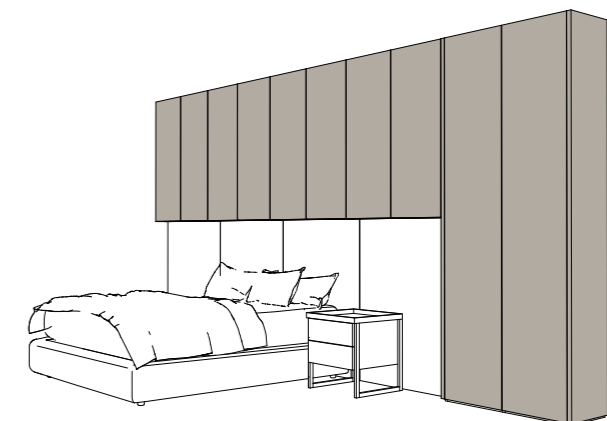

SOLO + BOISERIE giroletto e boiserie bed frame and boiserie

Ciroletto e boiserie in velluto finitura Viky 02. Moduli sospesi in bilaminato finitura Pelo di lupo.

Bed frame and boiserie in velvet Viky 02 finish. Suspended module in bilaminated Pelo di lupo finish.