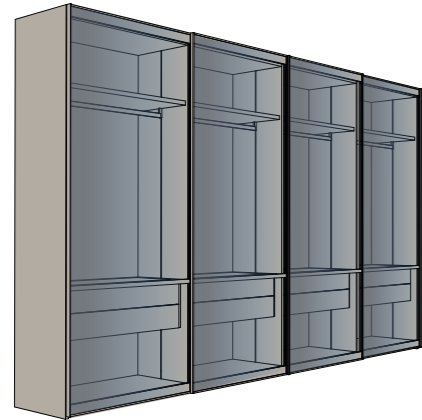

NAIMA-S armadio wardrobe

Ante scorrevoli con telaio in alluminio nero e vetro fumè. Struttura interna in bilaminato finitura Noce NT e cassetti in laccato opaco finitura Grigio LV.

Sliding doors with aluminum frame black finish and fumè glass. Internal structure in bilaminated Noce NT finish and drawers in matt lacquered Grigio LV finish.

ANTA CON MANIGLIA INTEGRATA / DOOR WITH INTEGRATED HANDLE