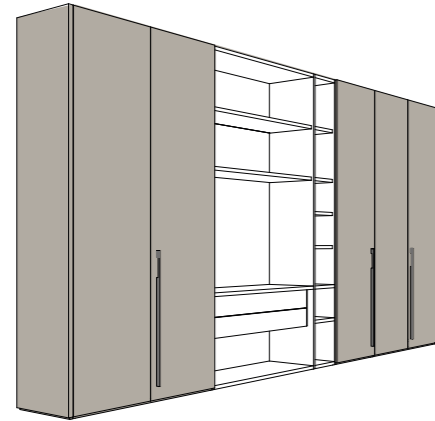

FLAT armadio wardrobe

Anta laccato metallico Brunito com maniglia Bow nero opaco. Armadio senza ante in bilaminato finitura Noce NT.

Door in metal lacquered Brunito finish with black aluminum Bow handle. wardrobe without doors in bilaminated Noce NT finish.

ANTA DX CON MANIGLIA BOW