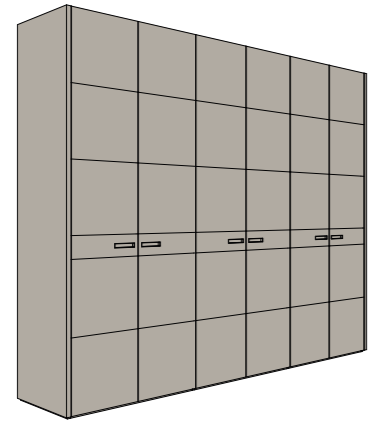

ELLINGTON armadio wardrobe

Anta in eco-pelle vintage finitura Pandora O2, struttura interna in bilaminato legno finitura Mandorlo.

Door in vintage eco-leather Pandora O2 finish, internal structure in wood bilaminate Mandorlo finish.

ANTA CON MANIGLIA INTEGRATA / DOOR WITH INTEGRATED HANDLE