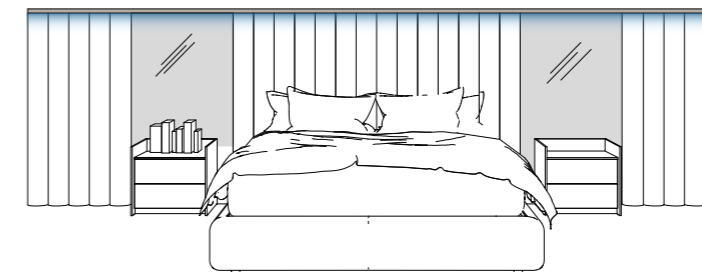

MIRROR ARABESQUE letto bed

Giroletto in tessuto finitura Roma 10. Schienale in vetro specchio stopsol bronzo e doghe in tessuto finitura Roma 10. Mensole superiore in legno finitura Frassino BL con Led integrato.

Bed frame in fabric Roma 10 finish. Back panels in glass stopsol mirror bronze and lines in fabric Roma 10 finish. Upper shelves in wood Frassino BL finish with integrated Led.