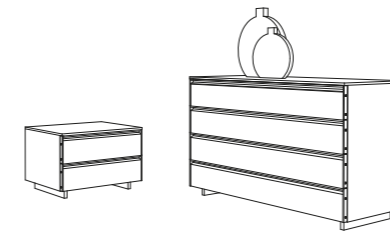

5 TECHNICAL DATA

GAP COLLECTION comò e comodino dresser and bedside drawers

Anta in legno finitura Frassino BL e laccato opaco finitura Arabian clay con profilo maniglia in alluminio nero e legno. struttura interna in bilaminato finitura Lino grey.

Door in wood Frassino BL finish and matt lacquered Arabian clay with black aluminum handle and wood profile. internal structure in bilaminated Lino grey finish.